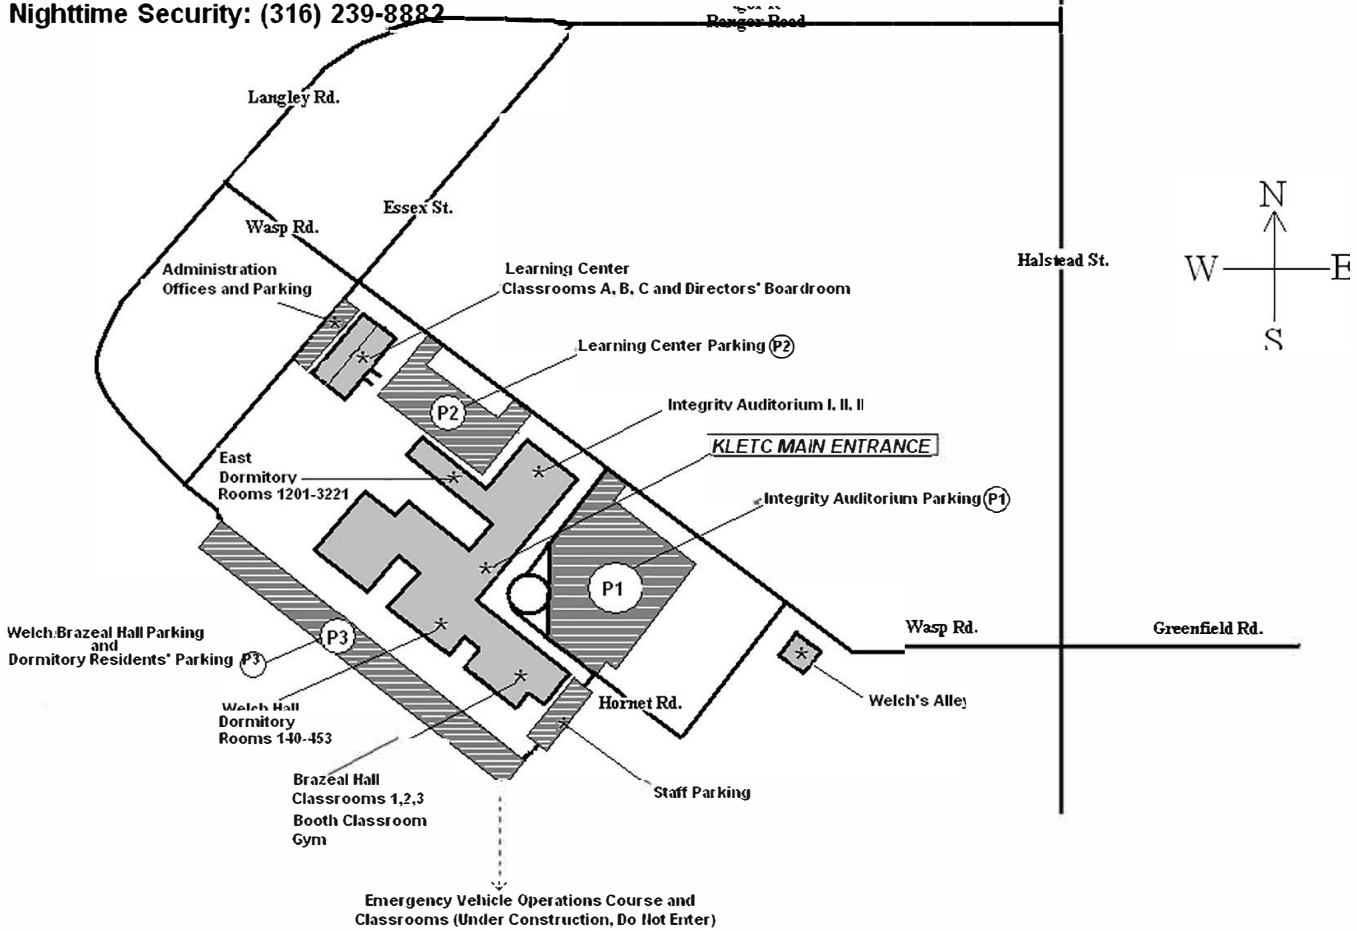

From Wichita to KLETC via K-96 Highway

- Take K-96 west (actually northwest) from Wichita to the first intersection past the K-96 interchange exit at Yoder, KS. This intersection is Halstead Street and K-96 Highway. Watch for highway signage indicating the K-96 Highway & Halstead Street intersection that leads to KLETC.
- Turn left onto Halstead Street at its intersection with K-96 Highway. The intersection of Halstead Street & K-96 Highway is located approximately one mile beyond (northwest) the K-96 Yoder, KS interchange exit.
- Continue south on Halstead Street approximately one mile to the three-way stop. Halstead Street intersects with Greenfield Rd. on the left and Wasp Rd. on the right. Turn right on Wasp Rd. Follow Wasp Rd. approximately .5 mile where Wasp Rd. curves to the right. The Kansas Law Enforcement Training Center main campus is located on your left, immediately following the curve.
- Classroom 1, 2, and 3 are located in Brazeal Hall. Classrooms A, B, and C are located in the Learning Center Building. Integrity Auditorium meeting rooms, I-Honor, II-Trust and III-Courage are located adjacent to the KLETC main reception entrance.
- KLETC Administrative Offices/Learning Center Building is located directly across the street from the water tower at the intersection of Essex and Wasp Roads, at the far north end of KLETC's main campus.

If additional information or directions are needed, please call 620-694-1400 during business hours; 316-239-8882 (Security Desk) during non-business hours.

Note: Full-time & Part-time Basic Training Student Officers' initial check-in will be at the KLETC Main Campus Building.

Emergency Vehicle Operations Course and Classrooms (Under Construction, Do Not Enter)