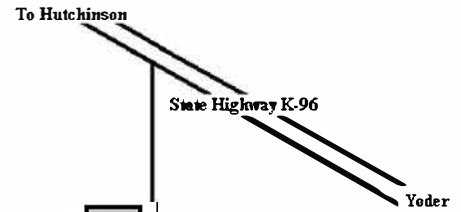

From Wichita to KLETC via K-96 Highway

- Take K-96 west (actually northwest) from Wichita to the first intersection past the K-96 interchange exit at Yoder, KS. This intersection is Halstead Street and K-96 Highway. Watch for highway signage indicating the K-96 Highway & Halstead Street intersection that leads to KLETC.
- Turn left onto Halstead Street at its intersection with K-96 Highway. The intersection of Halstead Street & K-96 Highway is located approximately one mile beyond (northwest) the K-96 Yoder, KS interchange exit.
- Continue south on Halstead Street approximately one mile to the three-way stop. Halstead Street intersects with Greenfield Rd. on the left and Wasp Rd. on the right. Turn right on Wasp Rd. Follow Wasp Rd. approximately .5 mile where Wasp Rd. curves to the right. The Kansas Law Enforcement Training Center main campus is located on your left, immediately following the curve.
- Classroom 1, 2, and 3 are located in Brazeal Hall. Classrooms A, B, and C are located in the Learning Center Building. Integrity Auditorium meeting rooms, I-Honor, II-Trust and III-Courage are located adjacent to the KLETC main reception entrance.
- KLETC Administrative Offices/Learning Center Building is located directly across the street from the water tower at the intersection of Essex and Wasp Roads, at the far north end of KLETC's main campus.

If additional information or directions are needed, please call 620-694-1400 during business hours; 316-239-8882 (Security Desk) during non-business hours.

Note: Full-time & Part-time Basic Training Student Officers' initial check-in will be at the KLETC Main Campus Building.

Please See Our Map

THE UNIVERSITY OF KANSAS

KLETC

KANSAS LAW ENFORCEMENT TRAINING CENTER

GPS/Ground Shipping Address:
11009 South Hornet Road
Hutchinson, KS 67501

Daytime Information: (620) 694-1400
Nighttime Security: (316) 239-8882